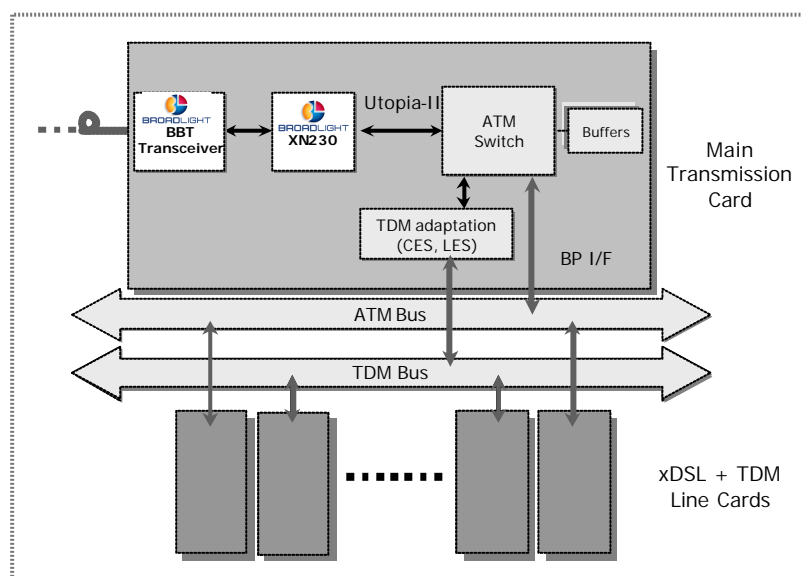

XN230 Block Diagram

BroadLight Ltd reserves the rights to change and alter this document without prior notice

Applications:

- FTTH Gateway (optionally with Video Overlay Channel)
- Remote DSLAM
- NG-DLC

XN230 on FTTH Home Gateway with Video Overlay Channel