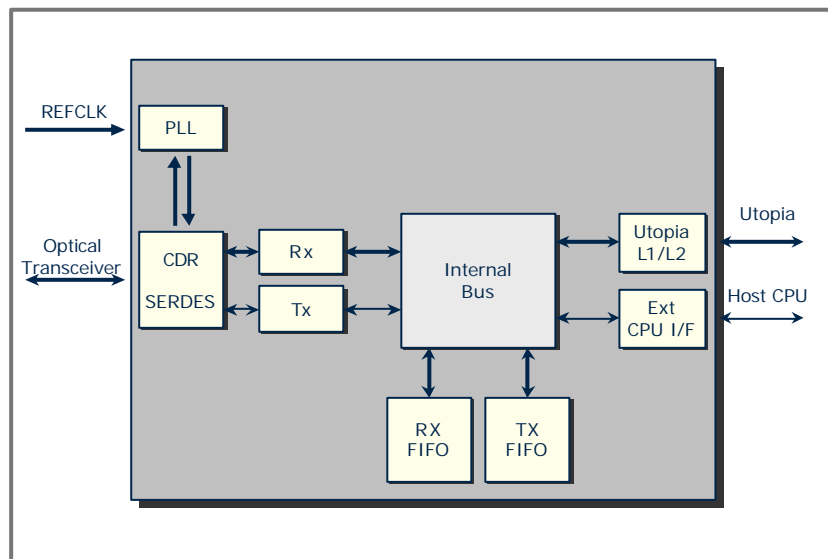

XN230 – APON ONU Media Access Controller for P2MP FTTH/B/C

Features:

- Supports the following data rates:
 - Downstream: 1244/622/155 Mbps
 - Upstream: 1244/622/155 Mbps
- Integrated CDR and SERDES supports up to 1.25 Gbps
- Enhanced 8-level QoS support for upstream traffic
- Provides enhanced integrated queue manager:
 - 16 FIFO queues with 1024 cell buffers
 - 8 Traffic Containers (T-CONTs)
 - Flexible assignment of queues for upstream, downstream or CPU
 - Flexible assignment of queue size and watermark
- Provides the following Interfaces:
 - Utopia L1/L2 multi-PHY
 - GPIO
 - External CPU
 - Optical Burst Transceiver
 - JTAG
- Provides up to 5 churn keys and 5 PON-IDs, enabling multicast traffic and logical ONUs
- Provides configurable size and content of upstream overhead bytes, of 3, 6 and 12 bytes
- Provides an APON MAC fully compliant to G.983.1 :
 - TC layer framing and de-churning
 - Scrambling according to I.432.1, I.432.2
 - Ranging process A, B
- Physical Layer OAM (PLOAM)
- Full OAM faults/alarms support
- Provides full support of G.983.4 (DBA):
 - Internal or external queue status reporting on mini-slots
 - T-CONT types 1, 2, 3, 4, 5
 - Up to 8 T-CONT queues, each mapped to a Utopia port
- Derives the clock from one of the following:
 - Recovered network clock
 - System reference clock
- Enables flexible clock generation of 0.3 kHz - 8 kHz from PLOAM SYNC bytes or system clock.
- Provides flexible downstream traffic filtering:
 - 5 VPI filters and masks
 - 8 VCI filters and masks
 - Promiscuous mode
- Dedicated connections for In-band management can be directed to external CPU.
- Full software support for most popular CPU and RTOS platforms.
- Provides full compliance to APON standards :
 - G.983.1
 - G.983.2 (OMCI)
 - G.983.4 (DBA)
 - G.983.5 (SUR)