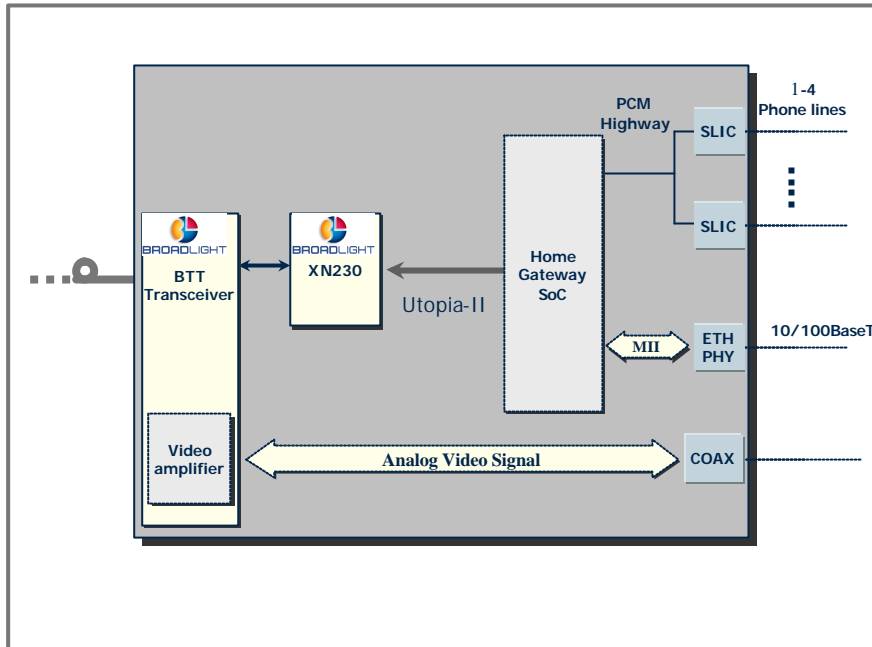

Applications:

- FTTH Gateway (optionally with Video Overlay Channel)
- Remote DSLAM
- NG-DLC

XN230 on FTTH Home Gateway with Video Overlay Channel